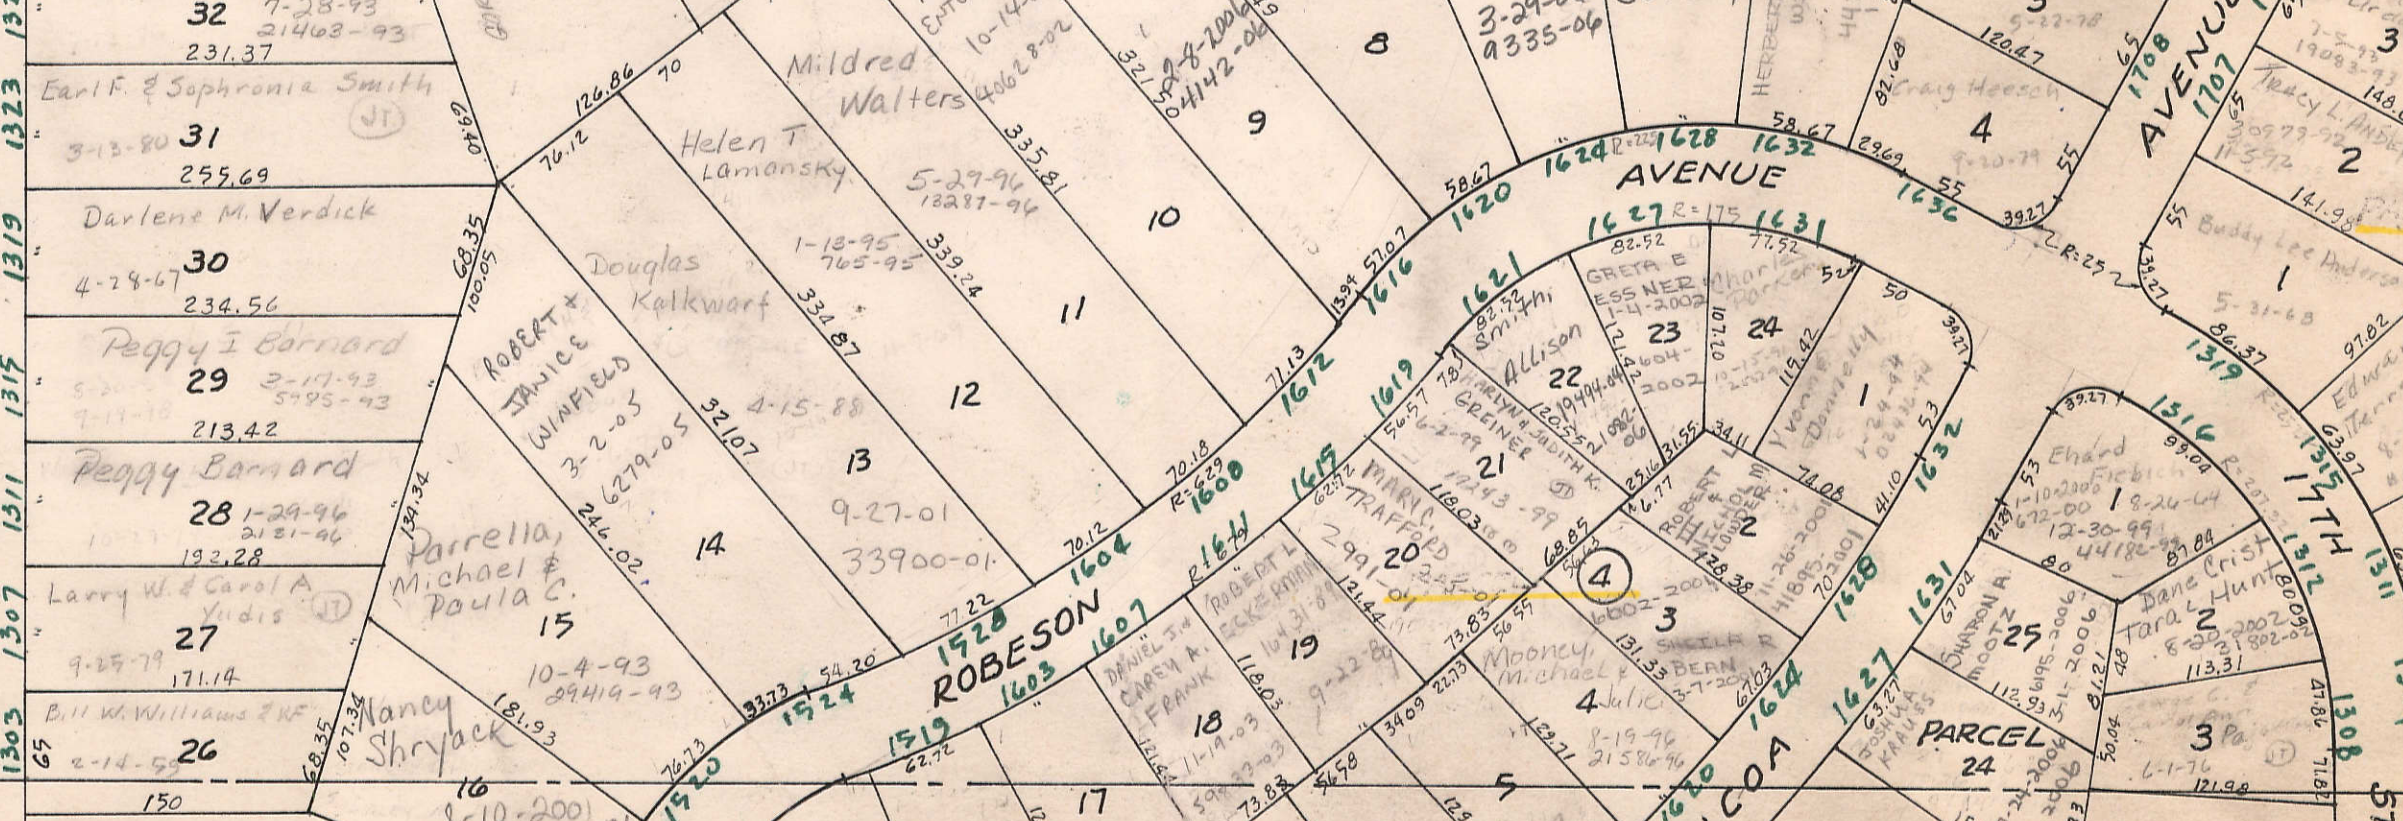

NW 1/4 SEC 28-78-4

20 21  
29 28

Section line between SECS 28 & 21

TRANSFER PAGE 167L 943  
HARVEY'S 5TH  
STREET

1445  
BROADVIEW  
1410

Independent School District  
of Bettendorf  
10-25-55

OL 'B'

VOL A  
7  
SEC 29

14TH STREET  
Section line between SECS 28 & 29  
1303 1307 1311 1315 1319 1323 1327 1331 1335

1308  
1307  
1306  
STREET

BETT. BK. B. Pg. 1  
Pgs. 1, 2, 15 & 16 Old BK. B  
Oct 1980

TRANSFER PAGE 127L-138

1
2
3
4
5
6
7
8
9
10

14TH STREET  
Section line between SECS 28 & 29

1308  
1307  
1306  
STREET

BETT. BK. B. Pg. 1  
Pgs. 1, 2, 15 & 16 Old BK. B  
Oct 1980

TRANSFER PAGE 127L-138